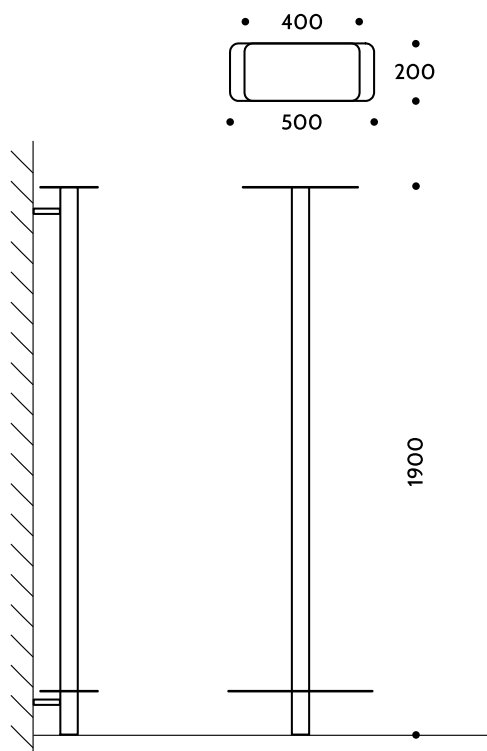

## Configuration sample / dimensions

## technical specifications

dimension: 500 x 1900 x 220 (mm)  
power: 280 Watt

made by steel  
Double painting: anaphoresis and powders  
fixing kit included  
connections 1/2"

**Available colors:** Ral or special colors Tonon