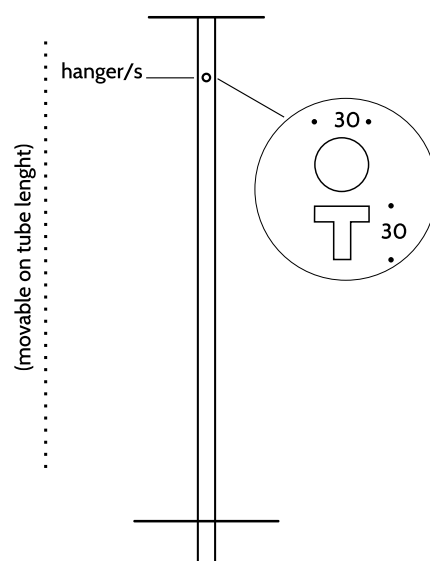

## Configuration sample / dimensions

## technical specifications

dimension: 500 x 1900 x 220 (mm)  
power: 280 Watt

made by steel  
Double painting: anaphoresis and powders  
fixing kit included  
connections 1/2"

**Available colors:** Ral or special colors Tonon