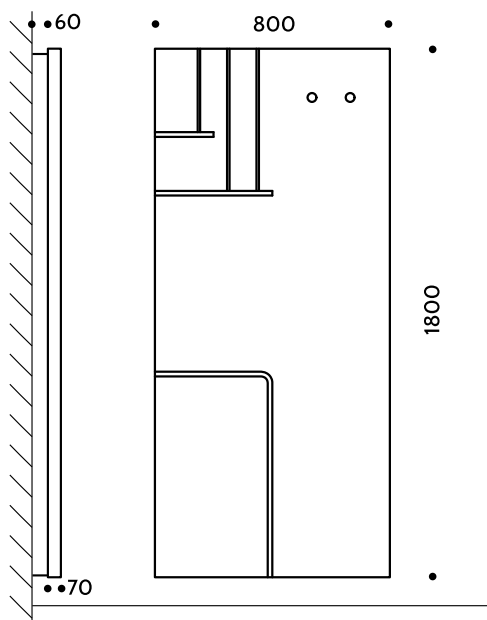

MYTE

warm habitat

Display

Configuration sample

technical specifications

dimension: 800 x 1800 x 130 (mm)
power: 1800 Watt

made by steel
Double painting: anaphoresis and powders
fixing kit included
connections 1/2"

Accessories (removable on request)

Other configuration samples / dimensions (accessories removable on request)

Available colors: Ral or special colors Tonon