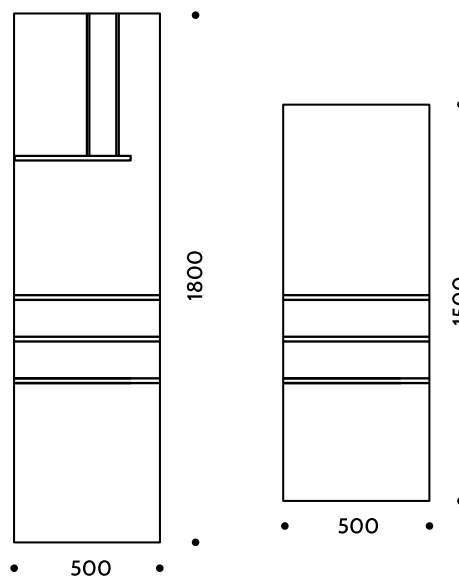

MYTE

warm habitat

Display

Configuration sample

technical specifications

dimension: 800 x 1800 x 130 (mm)
power: 1800 Watt

made by steel
Double painting: anaphoresis and powders
fixing kit included
connections 1/2"

Accessories (removable on request)

Other configuration samples / dimensions (accessories removable on request)

Available colors: Ral or special colors Tonon