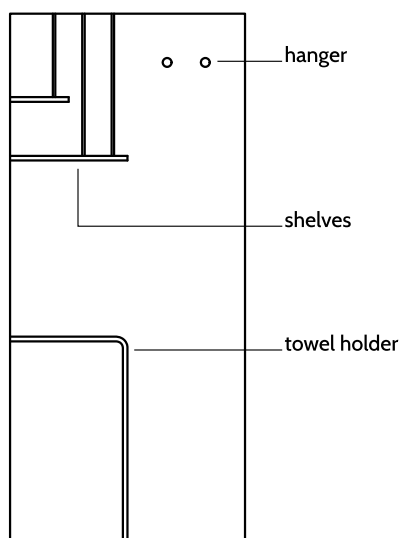

MYTE

warm habitat

Display

Configuration sample

technical specifications

dimension: 800 x 1800 x 130 (mm)
power: 1800 Watt

made by steel
Double painting: anaphoresis and powders
fixing kit included
connections 1/2"

Accessories (removable on request)

Other configuration samples / dimensions (accessories removable on request)

Available colors: Ral or special colors Tonon