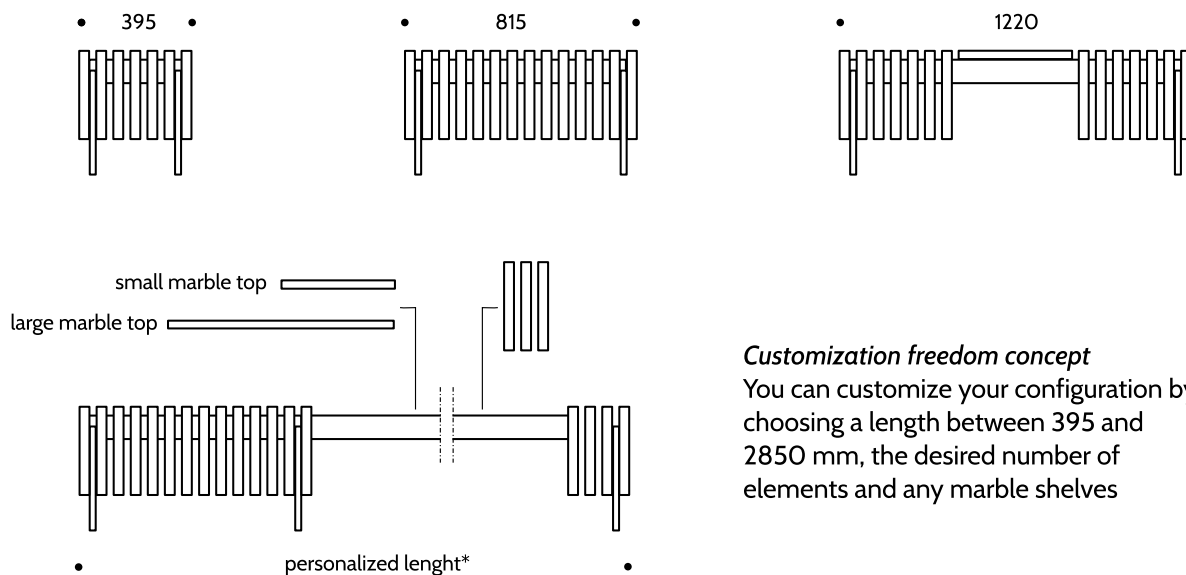

MYT'E

warm habitat

String

MYTE

warm habitat

Configuration sample / dimensions

technical specifications

dimension: 2850 x 430 x 270 (mm)
power: 1195 Watt

made by steel
double painting: anaphoresis and powders
fixing kit included
connections 1/2"

Other configuration samples / dimensions / accessories

Customization freedom concept
You can customize your configuration by choosing a length between 395 and 2850 mm, the desired number of elements and any marble shelves