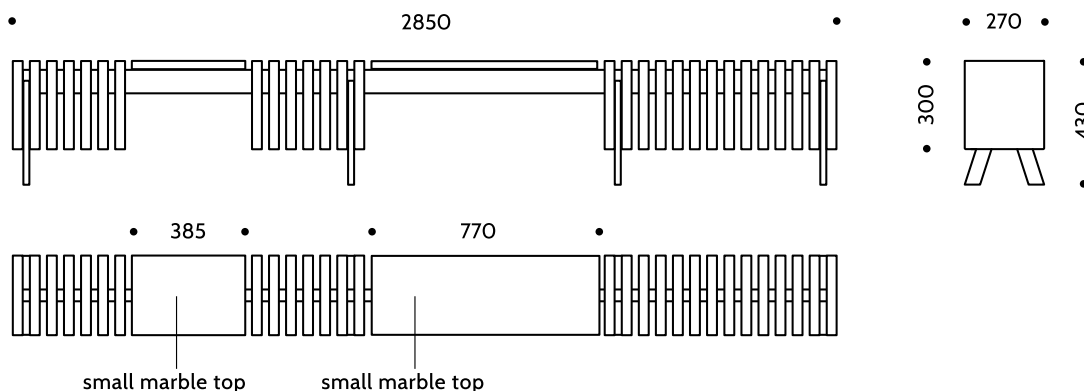

MYT'E

warm habitat

String

MYTE

warm habitat

Configuration sample / dimensions

technical specifications

dimension: 2850 x 430 x 270 (mm)
power: 1195 Watt

made by steel
double painting: anaphoresis and powders
fixing kit included
connections 1/2"

Other configuration samples / dimensions / accessories

Customization freedom concept
You can customize your configuration by choosing a length between 395 and 2850 mm, the desired number of elements and any marble shelves