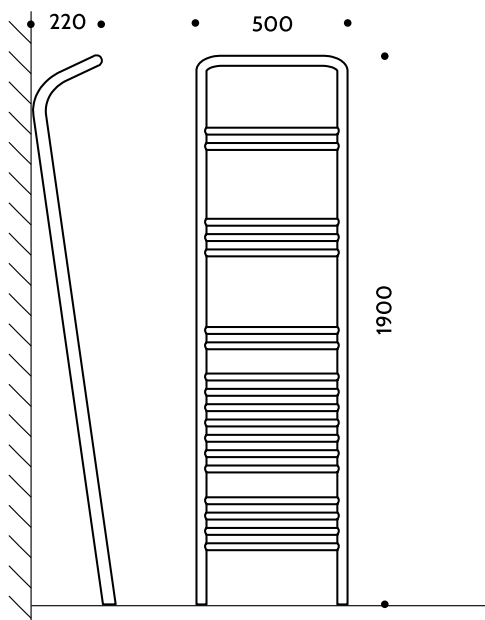

MYT'E

warm habitat

Unit

Configuration sample / dimensions

technical specifications

dimension: 500 x 1900 x 220 (mm)
power: 553 Watt

made by steel
Double painting: anaphoresis and powders
fixing kit included
connections 1/2"

Other configuration sample / dimensions

Extra Accessories (to order)

Available colors: Ral or special colors Tonon