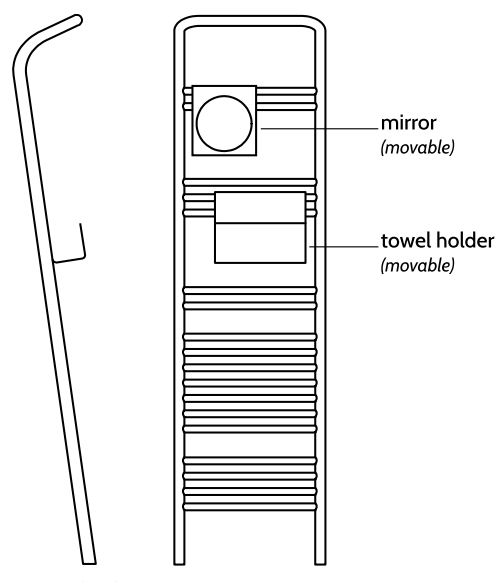

MYT'E

warm habitat

Unit

Configuration sample / dimensions

technical specifications

dimension: 500 x 1900 x 220 (mm)
power: 553 Watt

made by steel
Double painting: anaphoresis and powders
fixing kit included
connections 1/2"

Other configuration sample / dimensions

Extra Accessories (to order)

Available colors: Ral or special colors Tonon